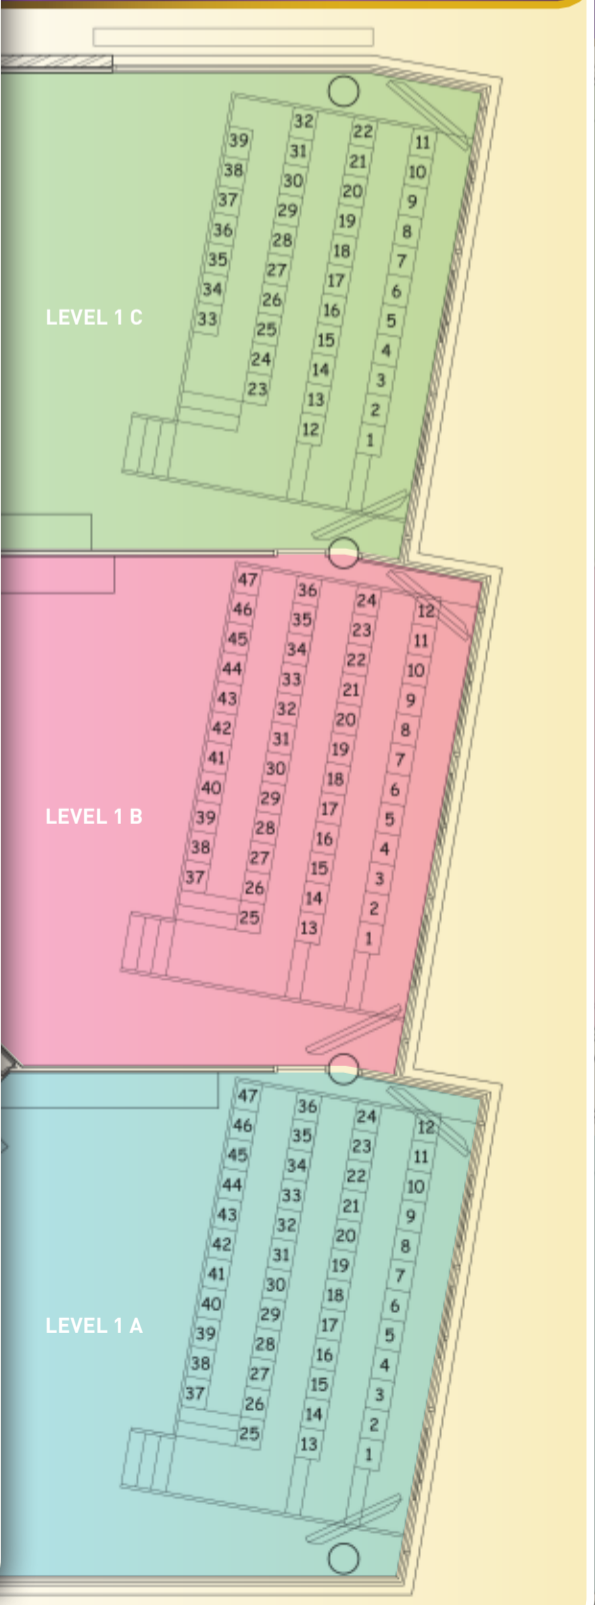

# CBC CORNER

EXPERIENCE ALL THE V8 ACTION OF THE CLIPSAL 500 AT CBC CORNER

## ROOFTOP SEATING (UNALLOCATED)

## LEVEL 1 SEATING (ALLOCATED)

## GROUND LEVEL SEATING (ALLOCATED)