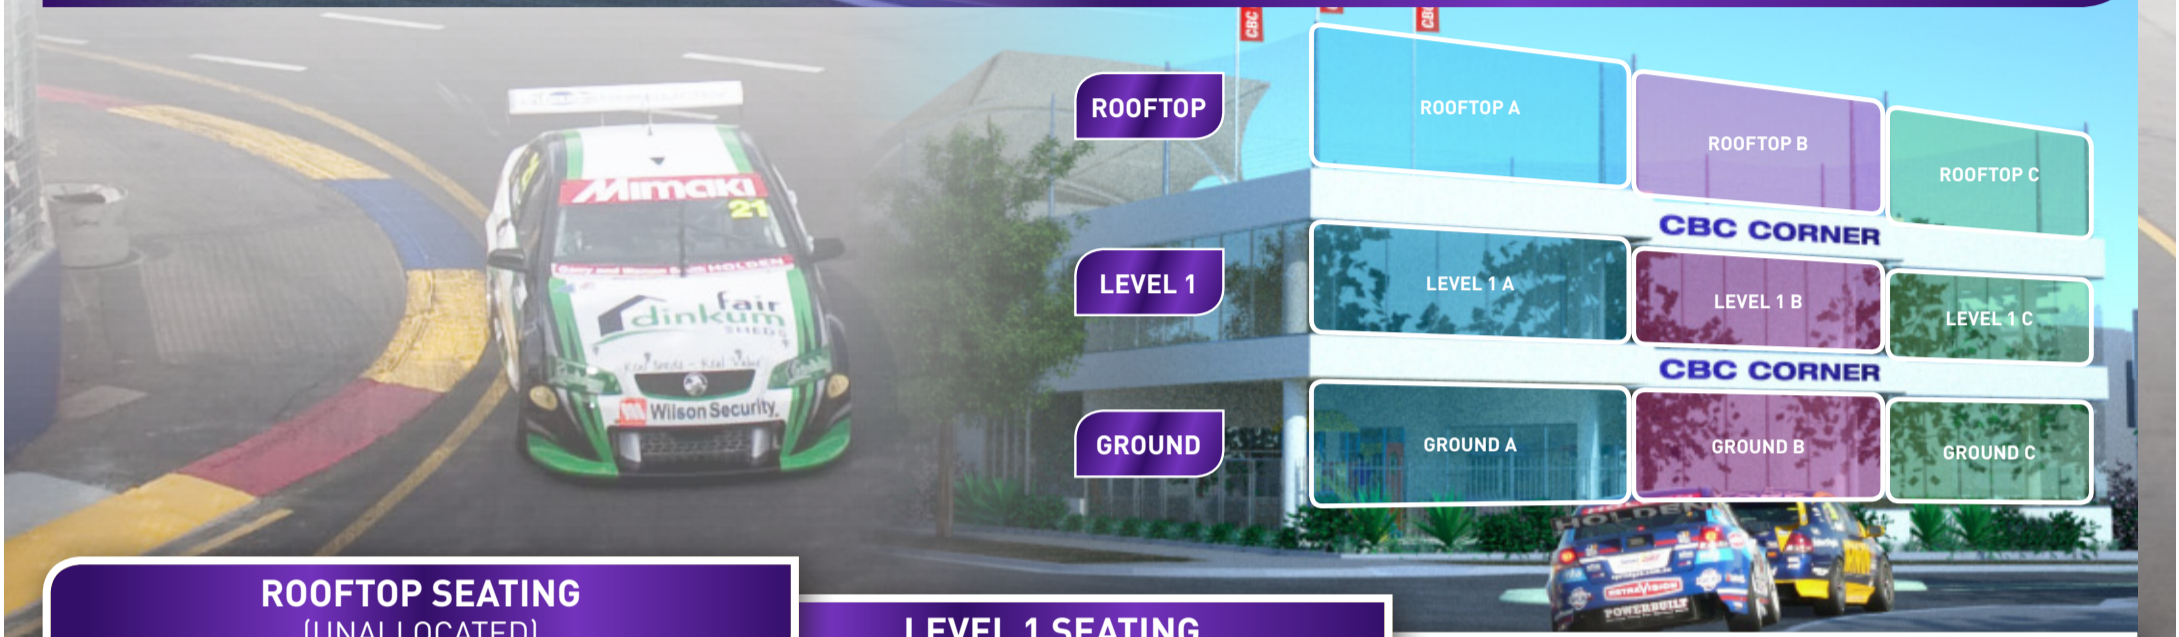

# CBC CORNER

EXPERIENCE ALL THE V8 ACTION OF THE CLIPSAL 500 AT CBC CORNER

## ROOFTOP SEATING (UNALLOCATED)

## LEVEL 1 SEATING (ALLOCATED)

## GROUND LEVEL SEATING (ALLOCATED)